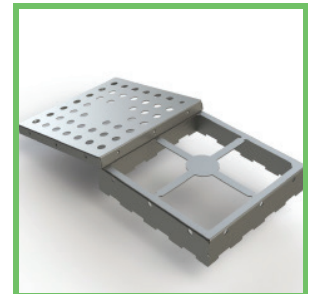

PIC-it shields are standard, cost effective off the shelf surface-mount Board Level Shields. PIC-it shielding is available in one-piece and two-piece designs and require no tooling lead time or startup costs. All shield frames are supplied in tape and reel packaging to enable automated placement during assembly. From prototypes to high volume production, PIC-it Board Level Shields are always in stock and ready to ship.

One-Piece PIC-it Shields

Part	Length	Width	Height	Reel Qty	Tape Width	Material Description
PIC-S-101	0.500 (12.70)	0.538 (13.67)	0.100 (2.54)	1200	24mm	0.008" Tin-Plated Steel
PIC-S-102	0.650 (16.51)	0.650 (16.51)	0.142 (3.61)	600	32mm	0.008" Tin-Plated Steel
PIC-S-103	1.032 (26.21)	1.032 (26.21)	0.200 (5.08)	250	44mm	0.008" Tin-Plated Steel
PIC-S-104	1.260 (32.00)	1.260 (32.00)	0.236 (6.00)	180	56mm	0.008" Tin-Plated Steel
PIC-S-105	1.000 (25.40)	1.500 (38.10)	0.236 (6.00)	200	56mm	0.008" Tin-Plated Steel
PIC-S-106	1.326 (33.68)	1.450 (36.83)	0.200 (5.08)	200	56mm	0.008" Tin-Plated Steel
PIC-S-107	1.747 (44.37)	1.747 (44.37)	0.384 (9.75)	80	72mm	0.008" Tin-Plated Steel
PIC-S-108	1.559 (39.60)	1.559 (39.60)	0.276 (7.00)	90	56mm	0.008" Tin-Plated Steel
PIC-S-109	0.728 (18.50)	1.156 (29.36)	0.276 (7.00)	200	56mm	0.008" Tin-Plated Steel
PIC-S-110	1.201 (30.50)	1.732 (44.00)	0.118 (3.00)	250	72mm	0.008" Tin-Plated Steel

*Material finish: Bright